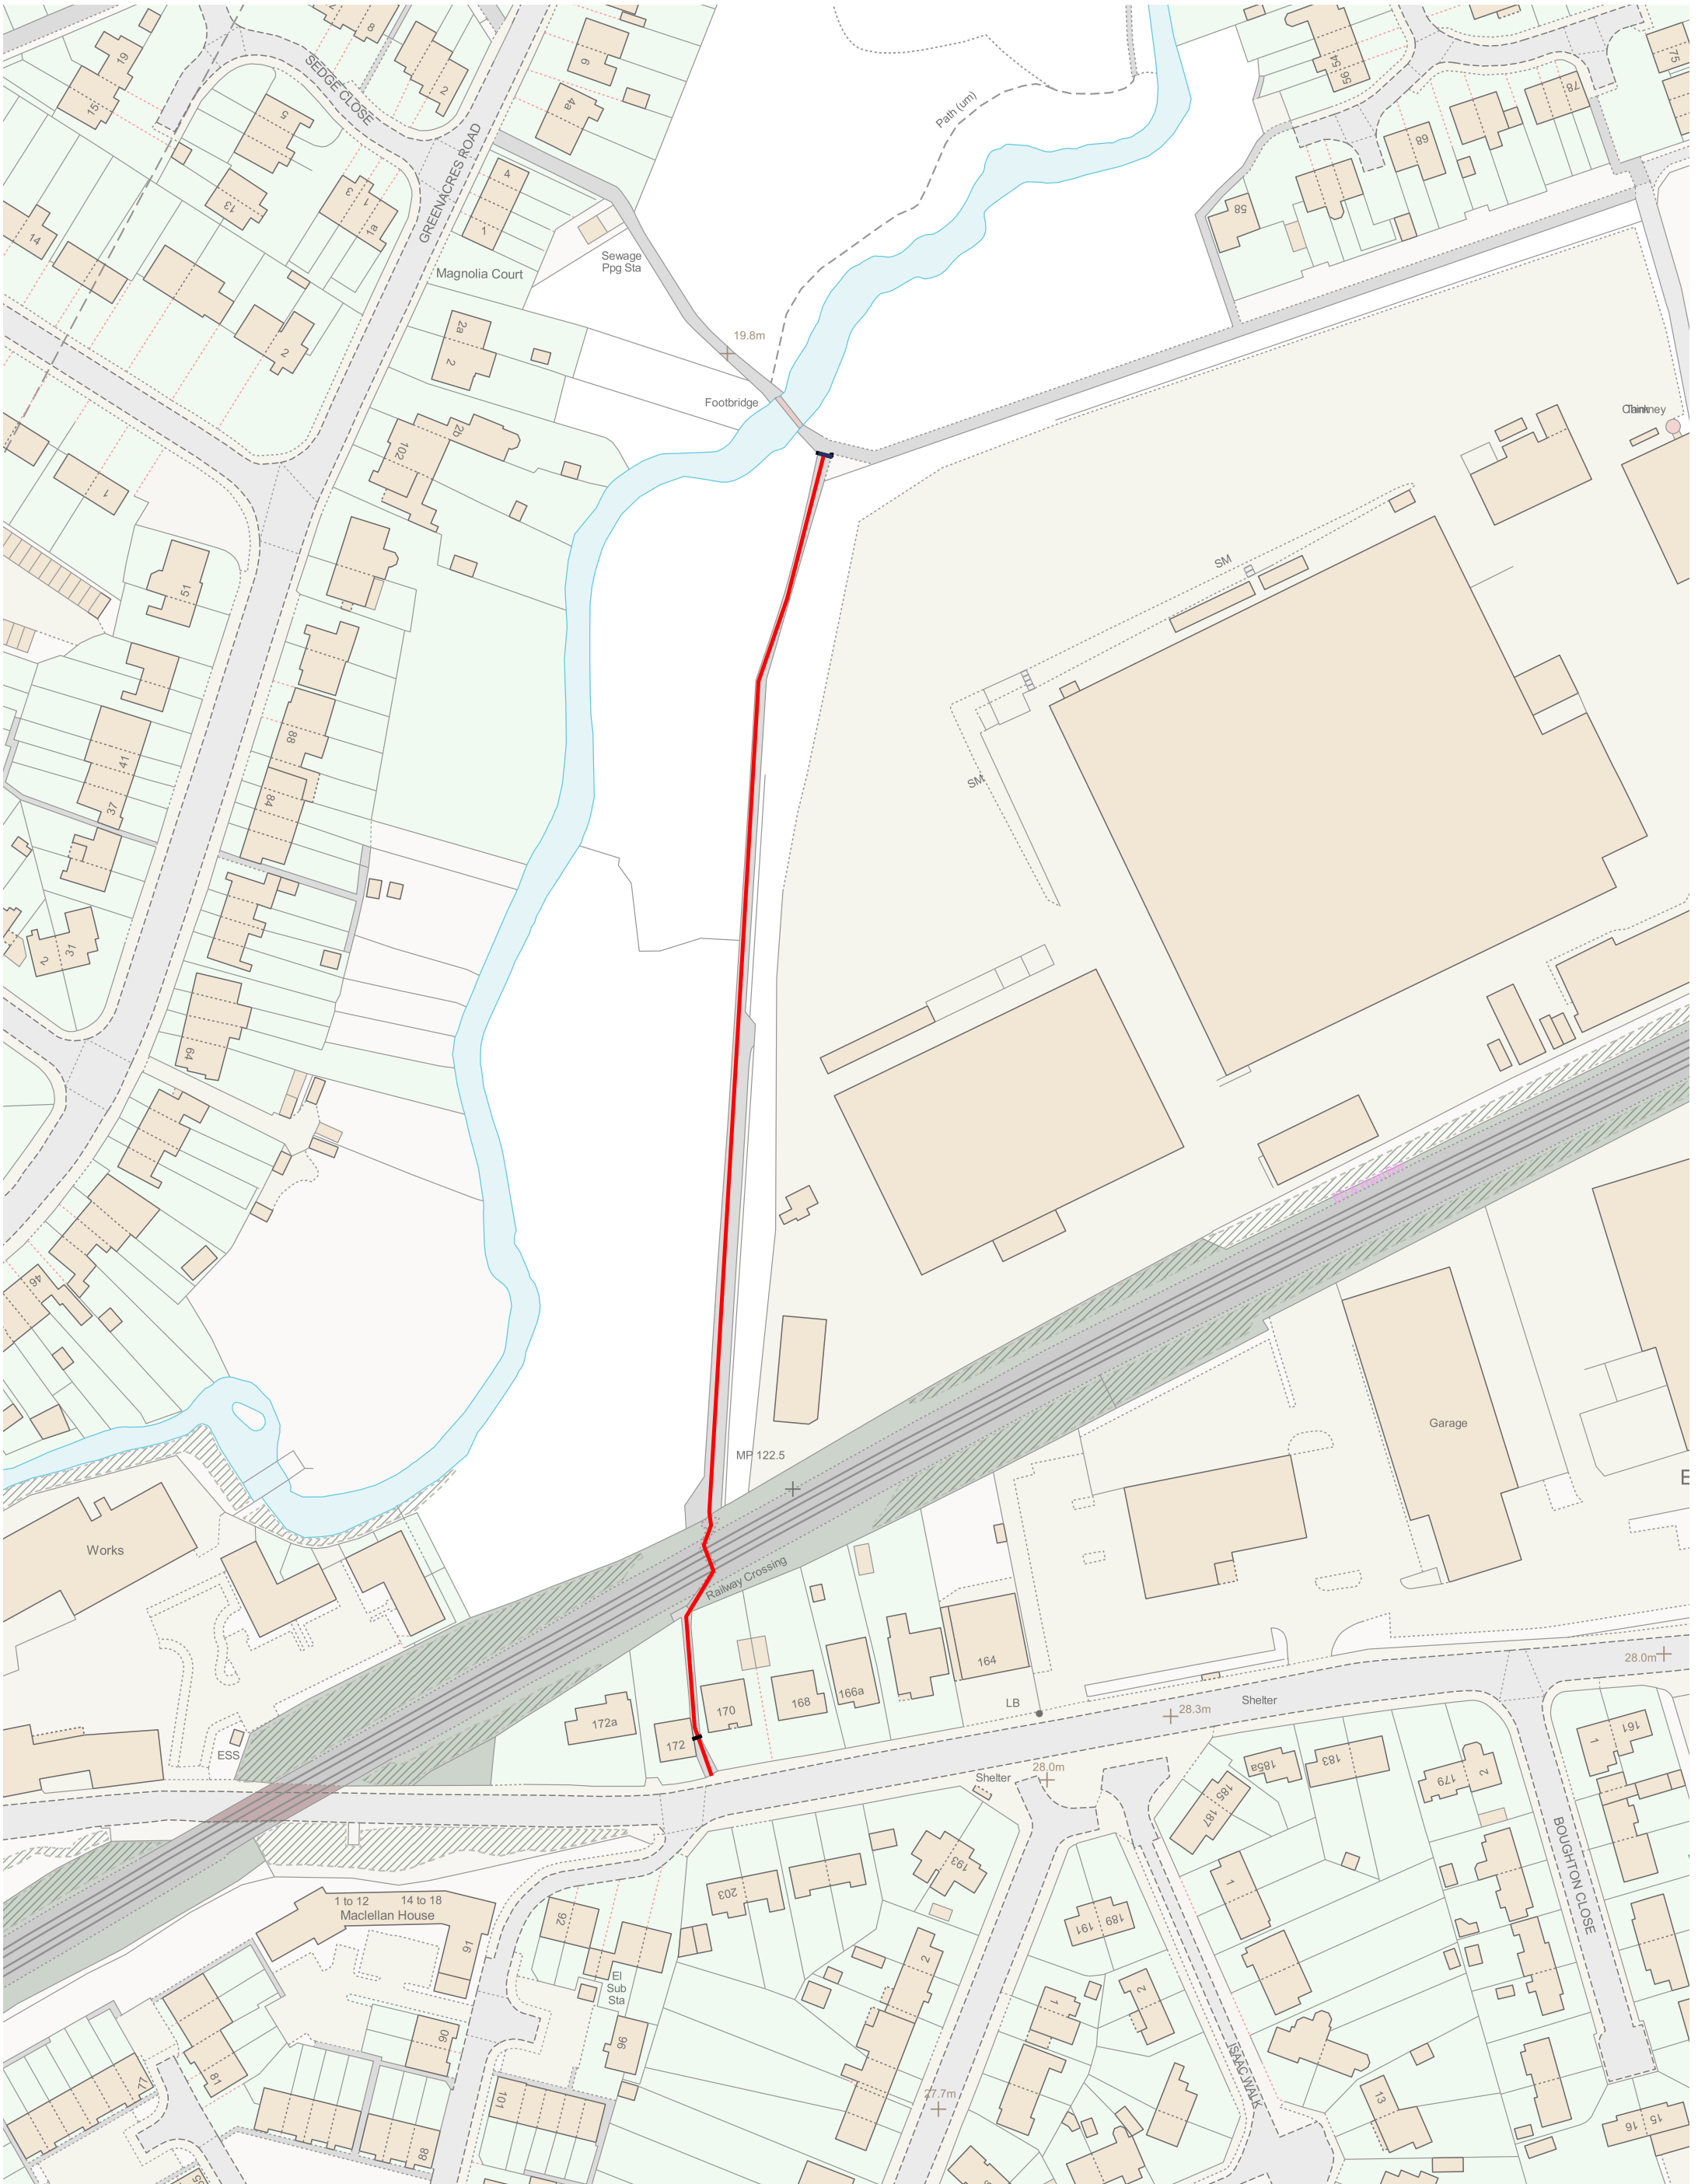

Kays railway level crossing [subtitle]

Date: 16/02/2022
Produced by: Warwick Neale

Scale @ A3: 1:1250

15 0 15 30 45 m