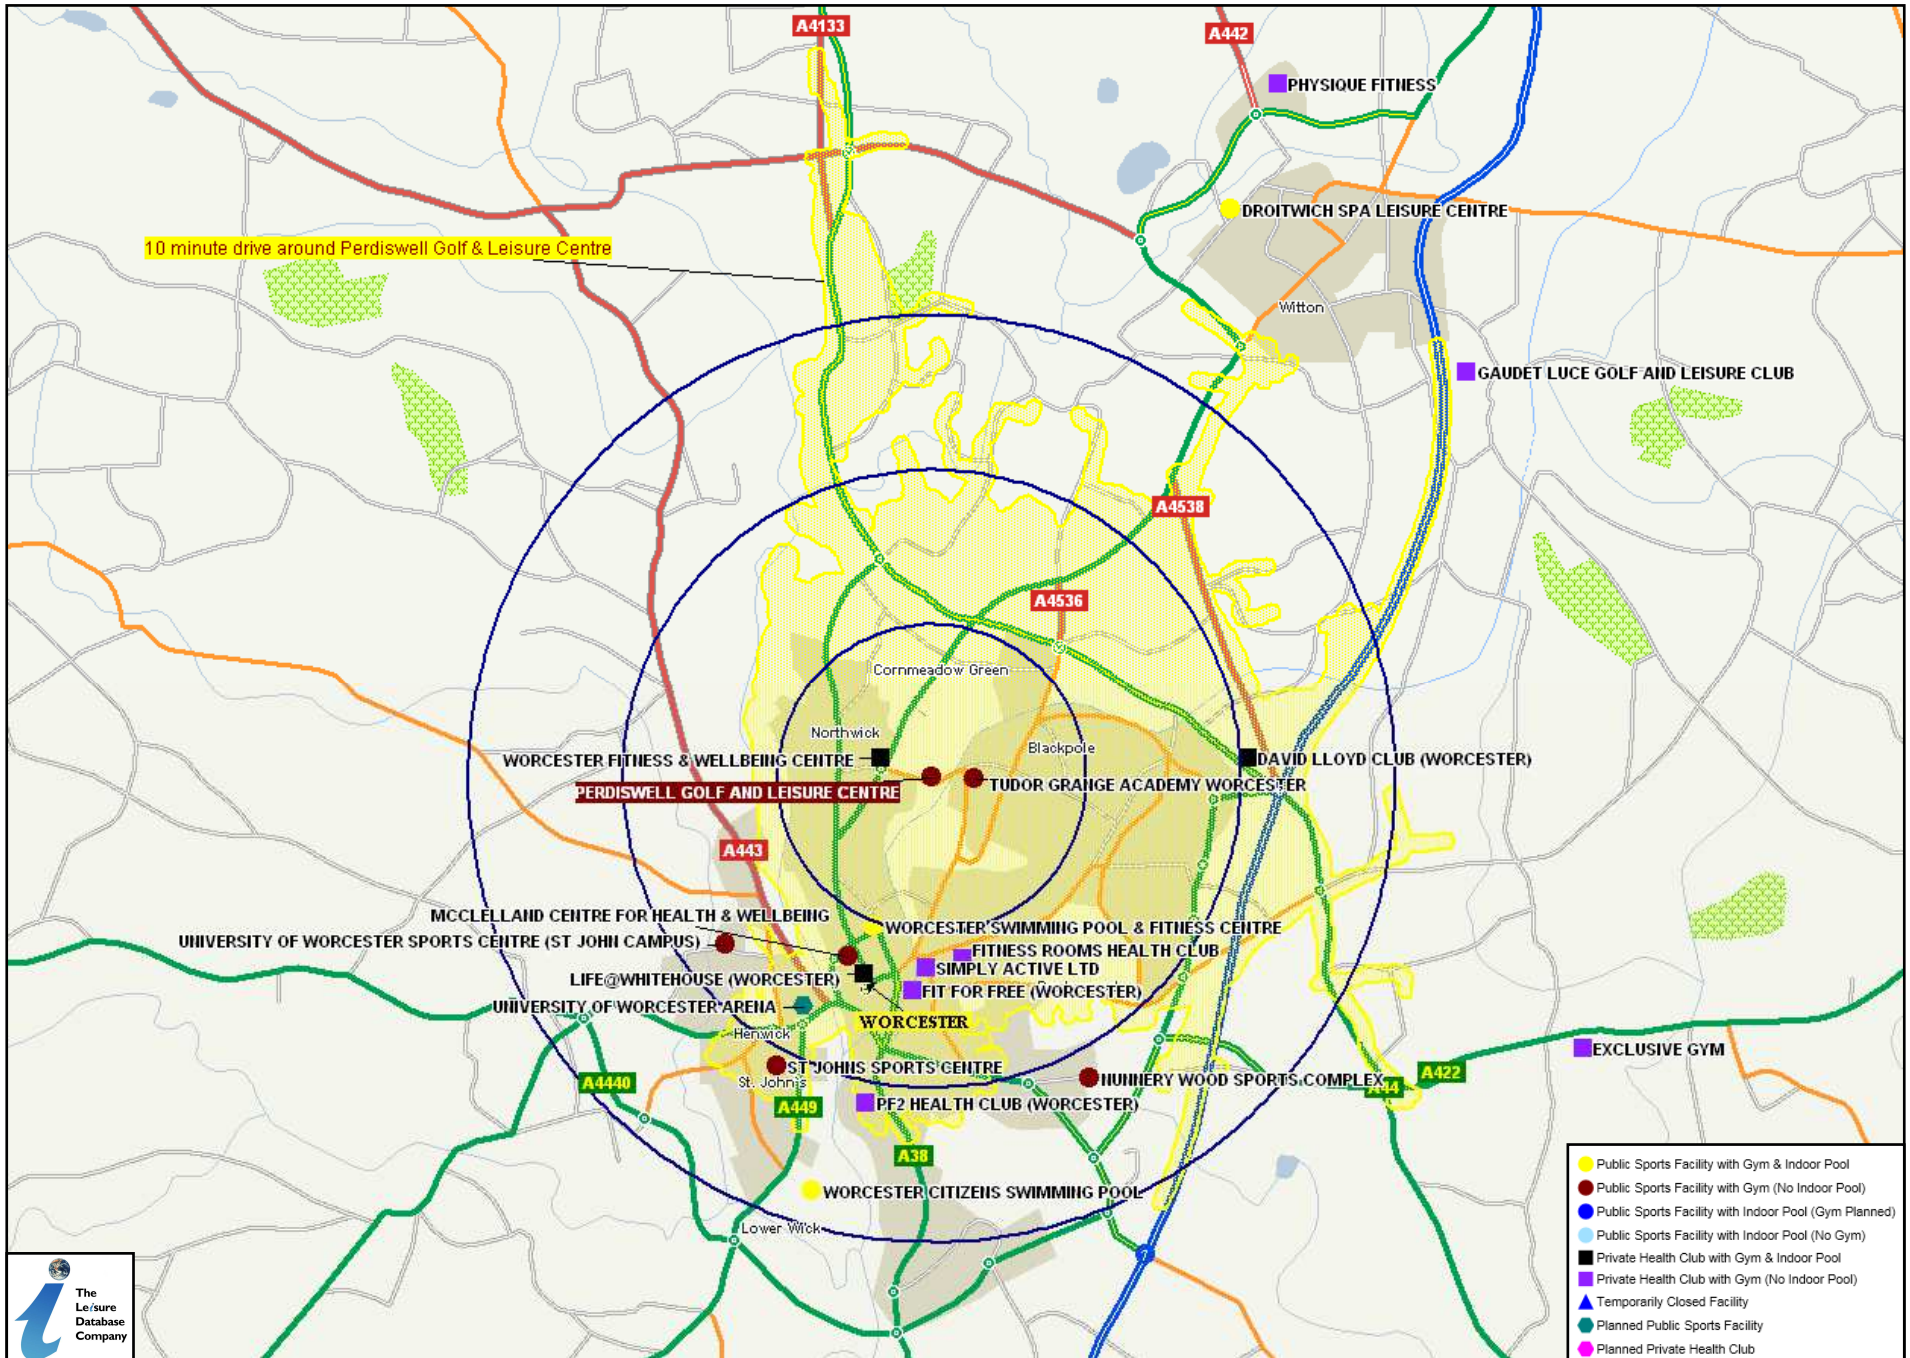

Health & Fitness Competition Map for Perdiswell Golf & Leisure Centre, Worcester - showing 1 mile bands and a 10 min drive

Prepared for The Sports Consultancy, March 2014

© The Leisure Database Company Ltd.